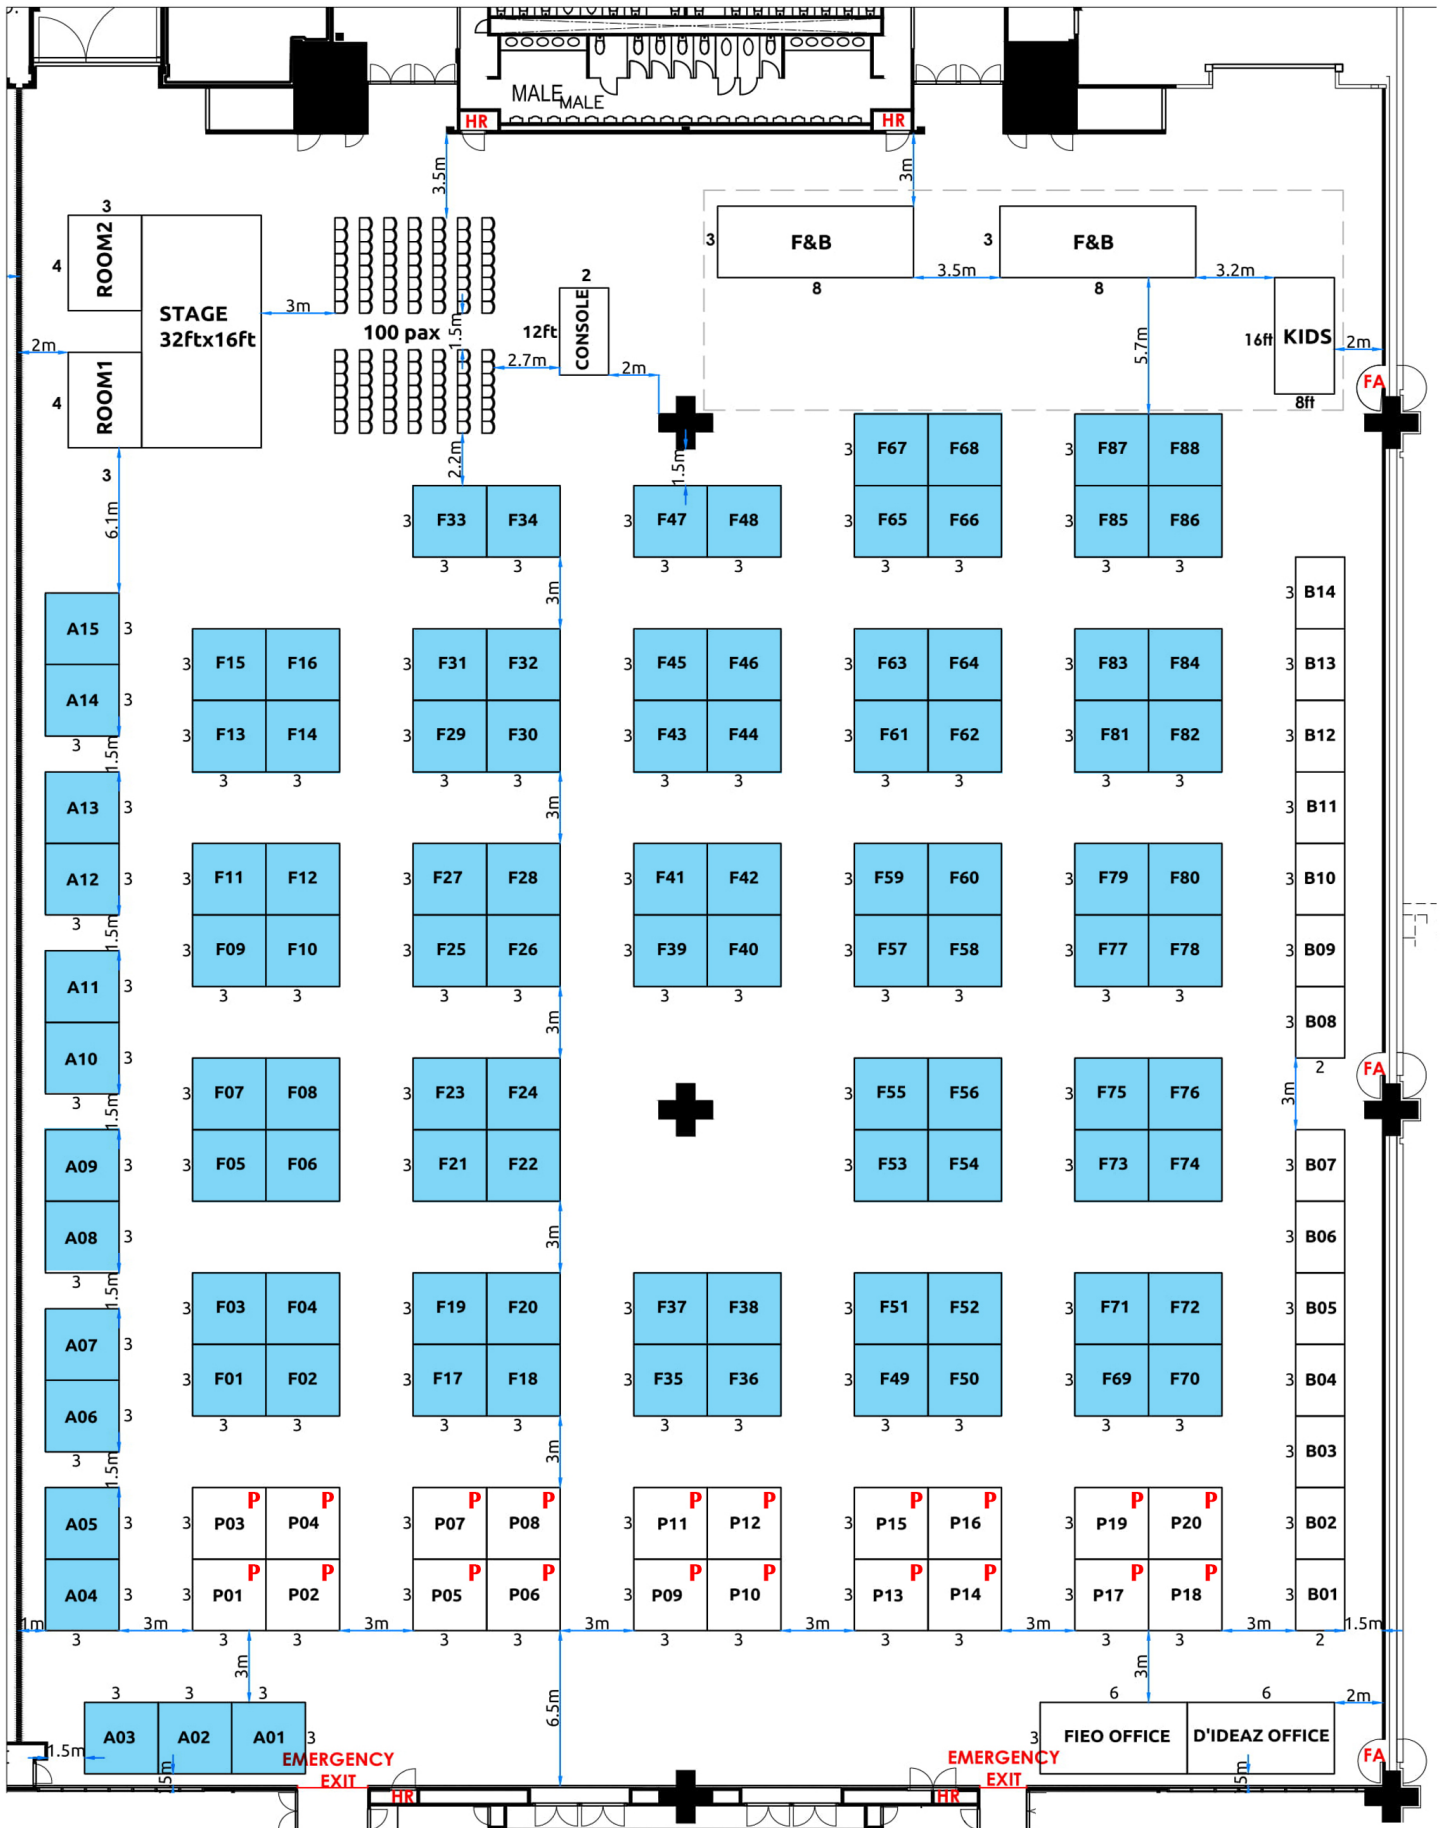

SINGAPORE INTERNATIONAL INDIAN EXPO 2018

18 TO 21 OCT'18 | HALL 401 & 402, SUNTEC, SINGAPORE

*Floor plan updated as on 13-Jun-2018

Sold Out
P **Premium**
 Available

CAT A - (3m x 3m) - Premium : S\$ 4,000 + 7% GST
 CAT B - (3m x 3m) - General : S\$ 3,000 + 7% GST
 CAT C - (3m x 2m) - General : S\$ 2,000 + 7% GST