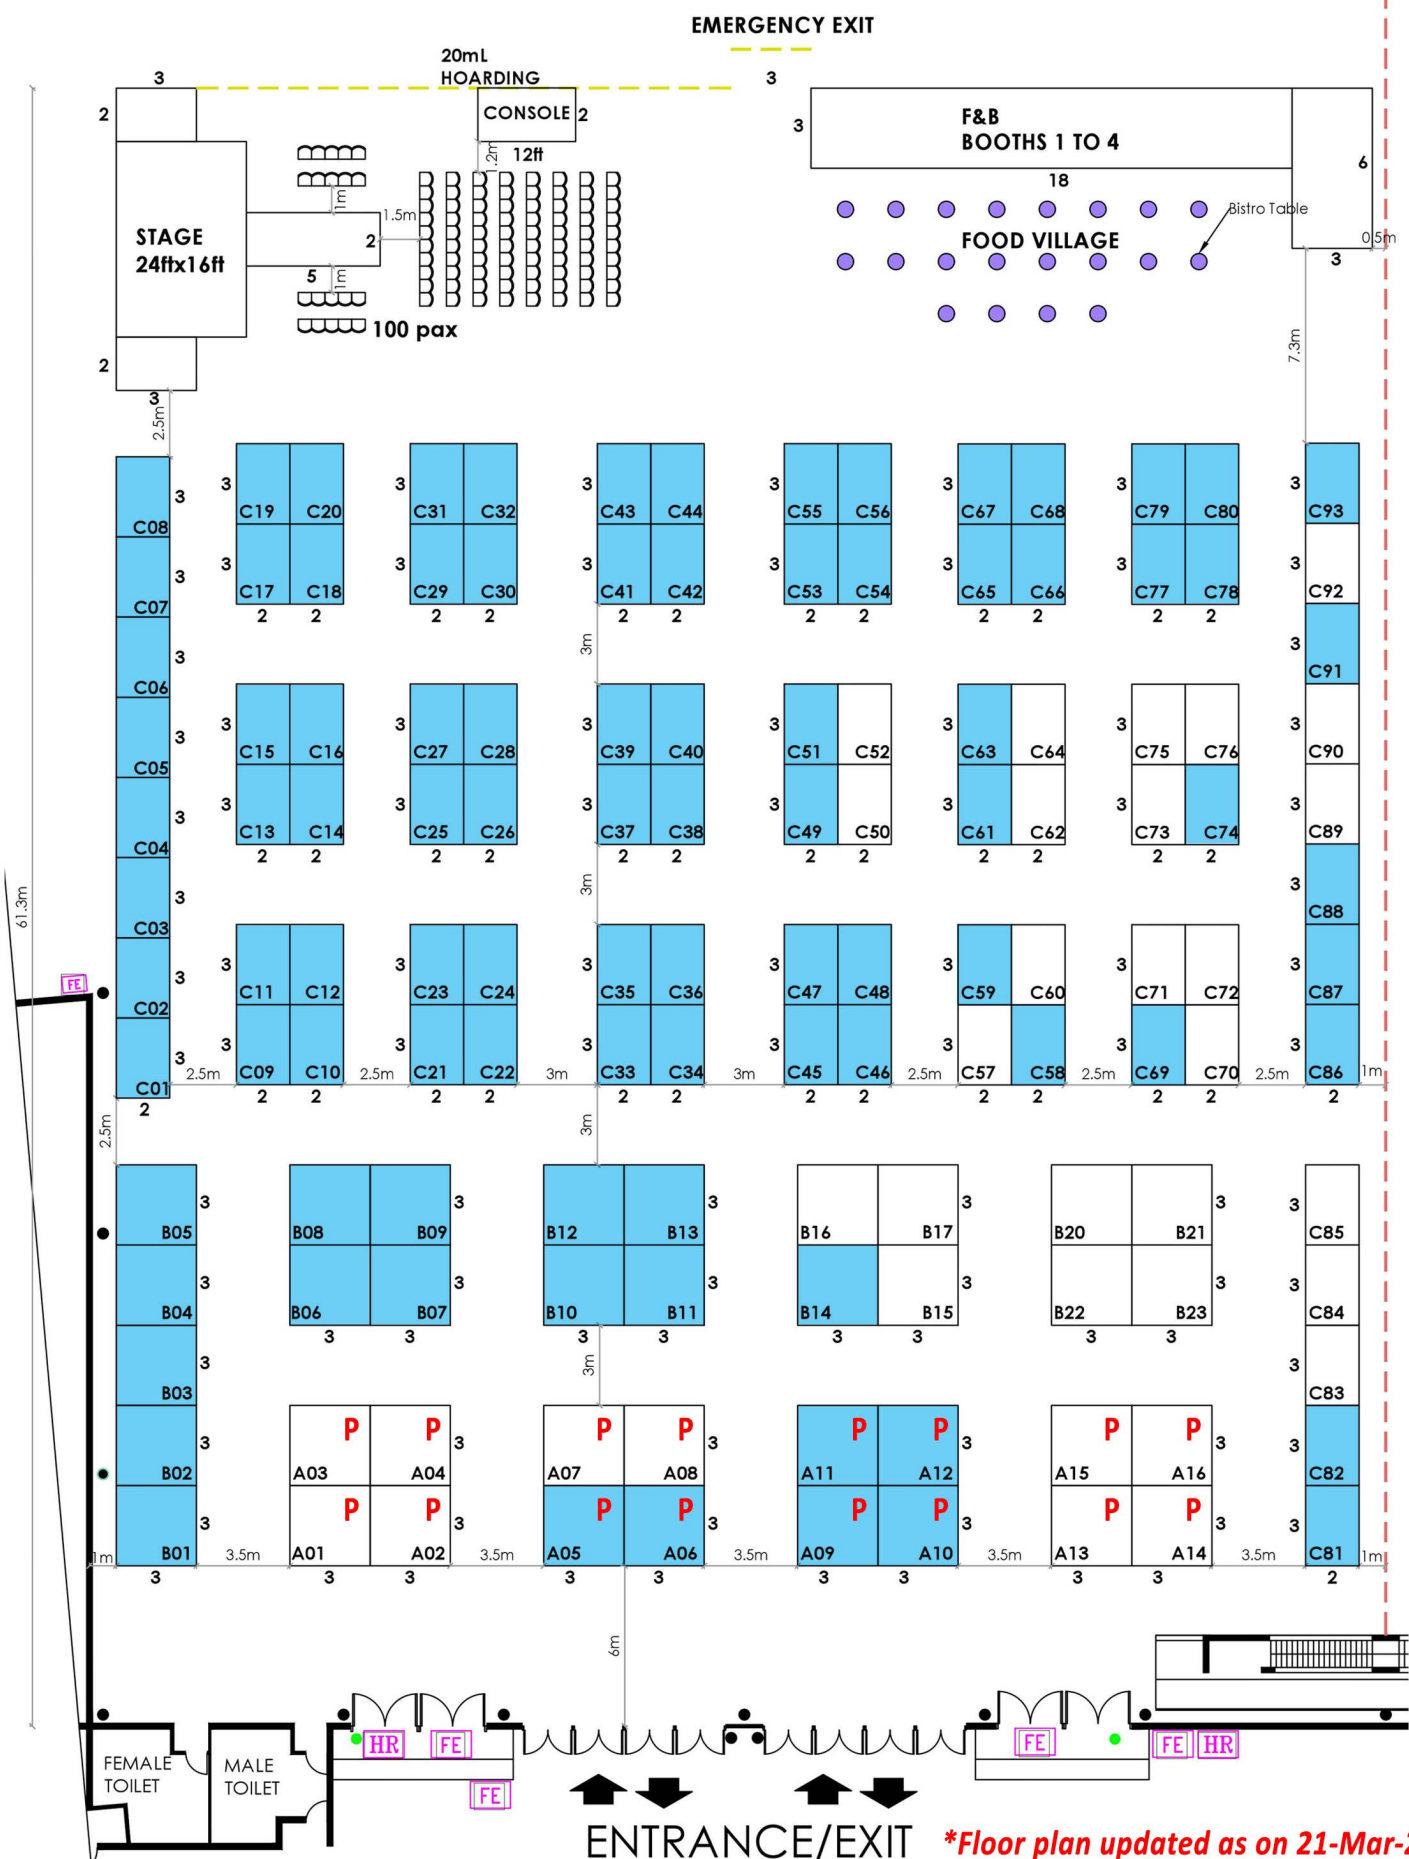

SINGAPORE INTERNATIONAL INDIAN EXPO 2018

29-MAR TO 01-APR | HALL 4B, SINGAPORE EXPO

Sold Out
P **Premium**
 Available

- CAT A - (3m x 3m) - Premium : S\$ 4,000 + 7% GST
- CAT B - (3m x 3m) - General : S\$ 3,000 + 7% GST
- CAT C - (3m x 2m) - General : S\$ 2,000 + 7% GST