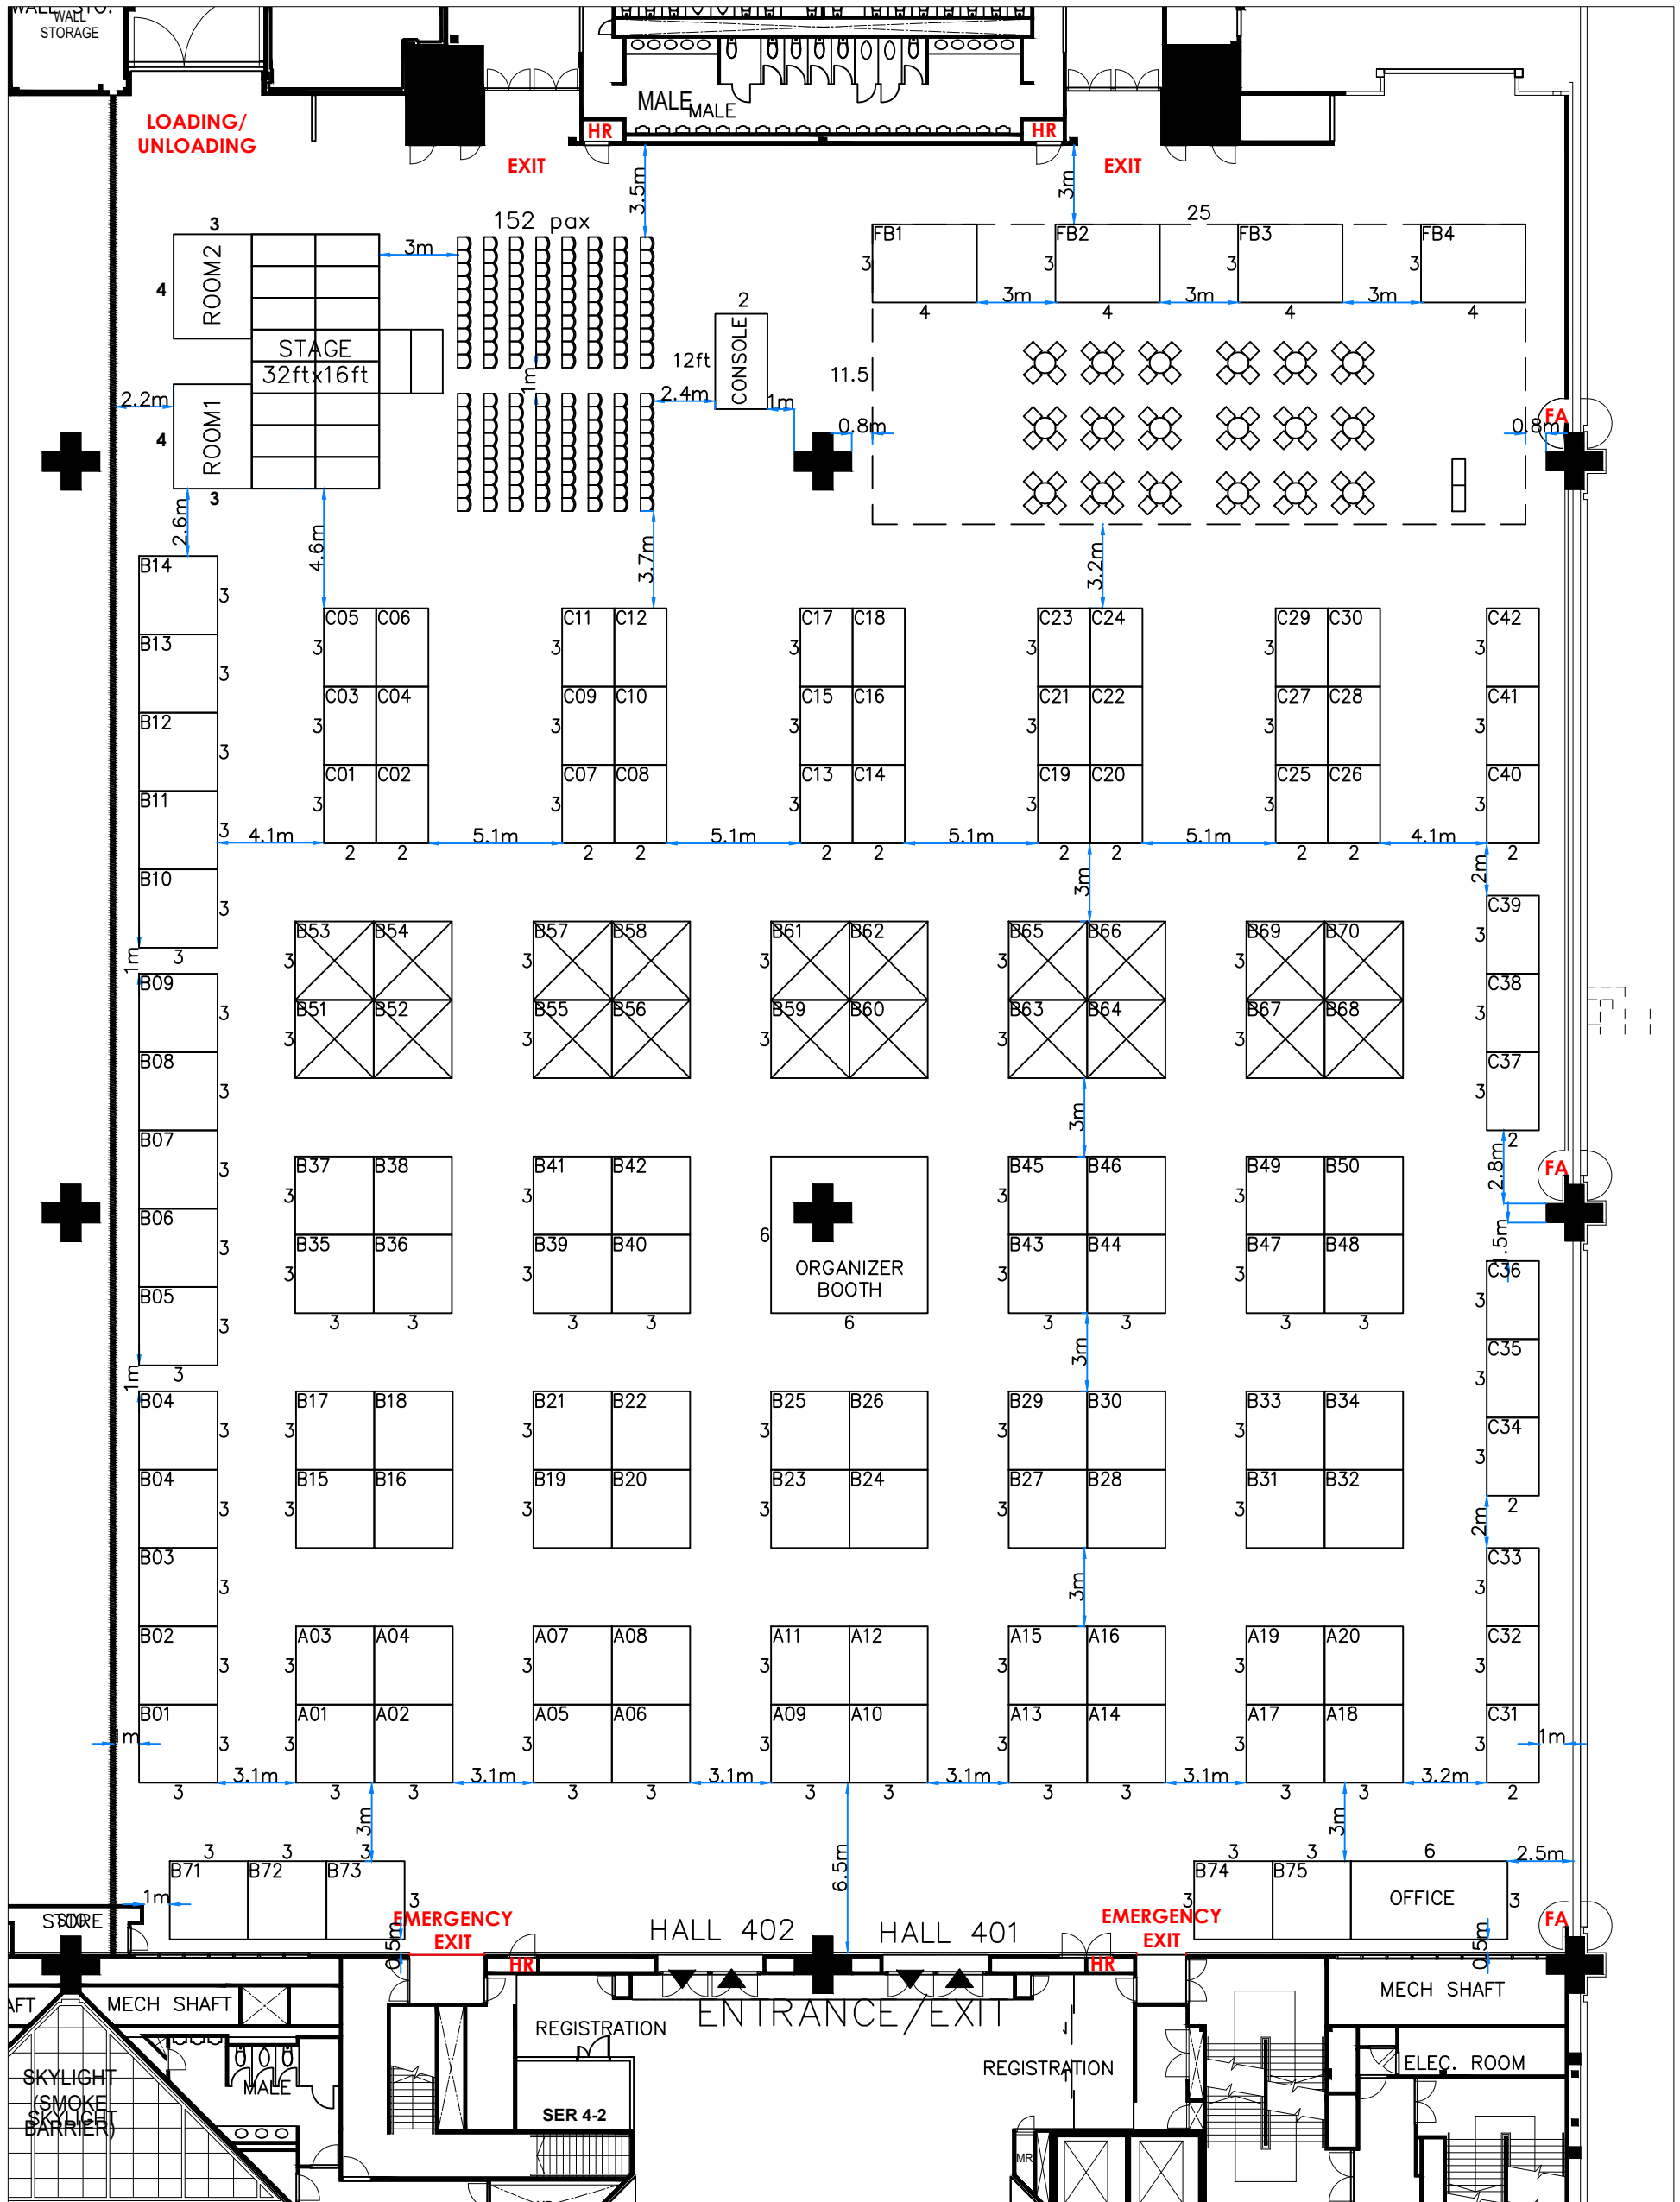

SINGAPORE INTERNATIONAL INDIAN EXPO 2019

12 – 15 SEPTEMBER 2019

EXHIBITION HALLS 401– 402, LEVEL 4 – SUNTEC, SINGAPORE

CAT A - 9 Sqm : S\$4,000+

CAT B - 9 Sqm : S\$3,600+

CAT C - 6 Sqm : S\$2,500+

☒ Sold Out ☐ Available

DAWNSEN EXHIBITS

EVENT NAME	SINGAPORE INTERNATIONAL INDIAN EXPO 2019	SCALE	1:250 (A3)
EVENT DATE	12 – 15 SEPTEMBER 2019	VERSION	8
EVENT VENUE	EXHIBITION HALLS 401– 402, LEVEL 4, SUNTEC SINGAPORE	UPDATED ON	09-05-2019